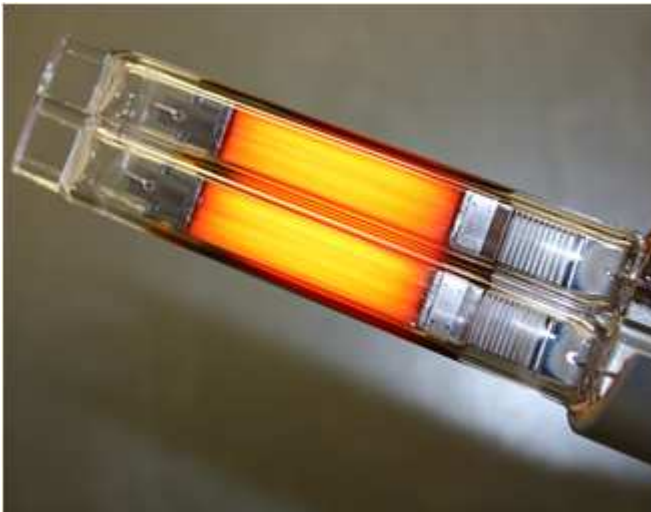

## New Generation: Short Carbon Infrared Emitters

Heraeus Noblelight carbon infrared emitters feature a unique design of the heating filament that combines the effective medium wave radiation with high surface power densities and very short response times of the order of seconds. This high efficiency speeds up the heating process.

A new generation of Heraeus medium wave carbon infrared emitters feature heated lengths starting from 50mm to suit individual heating process.

These new emitters are particularly suitable for welding of plastics, for curing of small parts or for use in areas where a partial heating is desired. According to the needs of our clients, we manufacture the new, short carbon infrared emitters as a twin or round tube emitter and with gold, QRC or without reflector.

### Features

- Partial heating
- For small diameter, narrow webs and production lines
- Horizontal and vertical use
- Short response times
- Energy efficient heating process

### Technical Data

- Medium wave carbon infrared emitter
- Heated length from 50mm up to 195mm
- Peak wave length: 2.2  $\mu\text{m}$
- Available in steps of 5mm
- Up to 50 W/cm
- Power variance  $\pm 10\%$